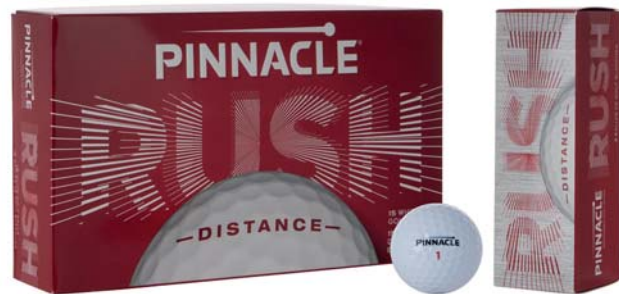

Pinnacle Rush

BL0191

description 2-piece golf ball

colour white or yellow

print size Ø 22 mm, □ 18 x 18 mm, □ 28 x 10 mm

packaging per 15, 5 boxes with 3 balls

delivery time approx. 10 working days after approval

Distance

Spin

Feel