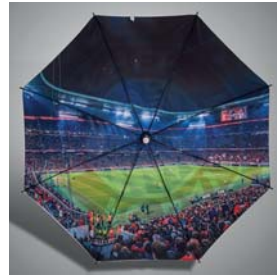

ARTICLE NOT IN OUR CATALOGUE? CONTACT US!