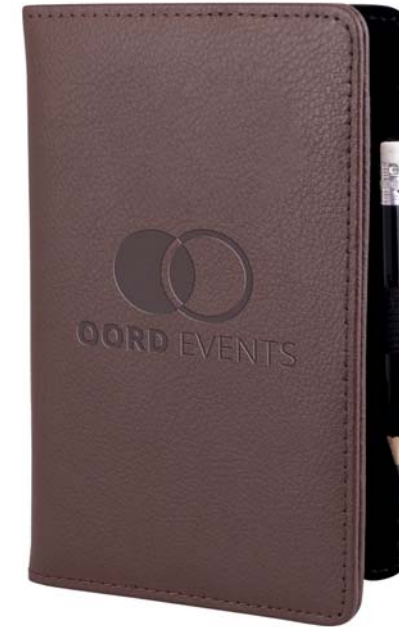

Leather scorecard holder embossed

PS0913

description leather scorecard holder with embossing, including black pencil with eraser. Size 11 x 17,5 cm

colour black, brown, navy, blue or red

print size □ 85 x 135 mm

delivery time approx. 8 weeks after approval